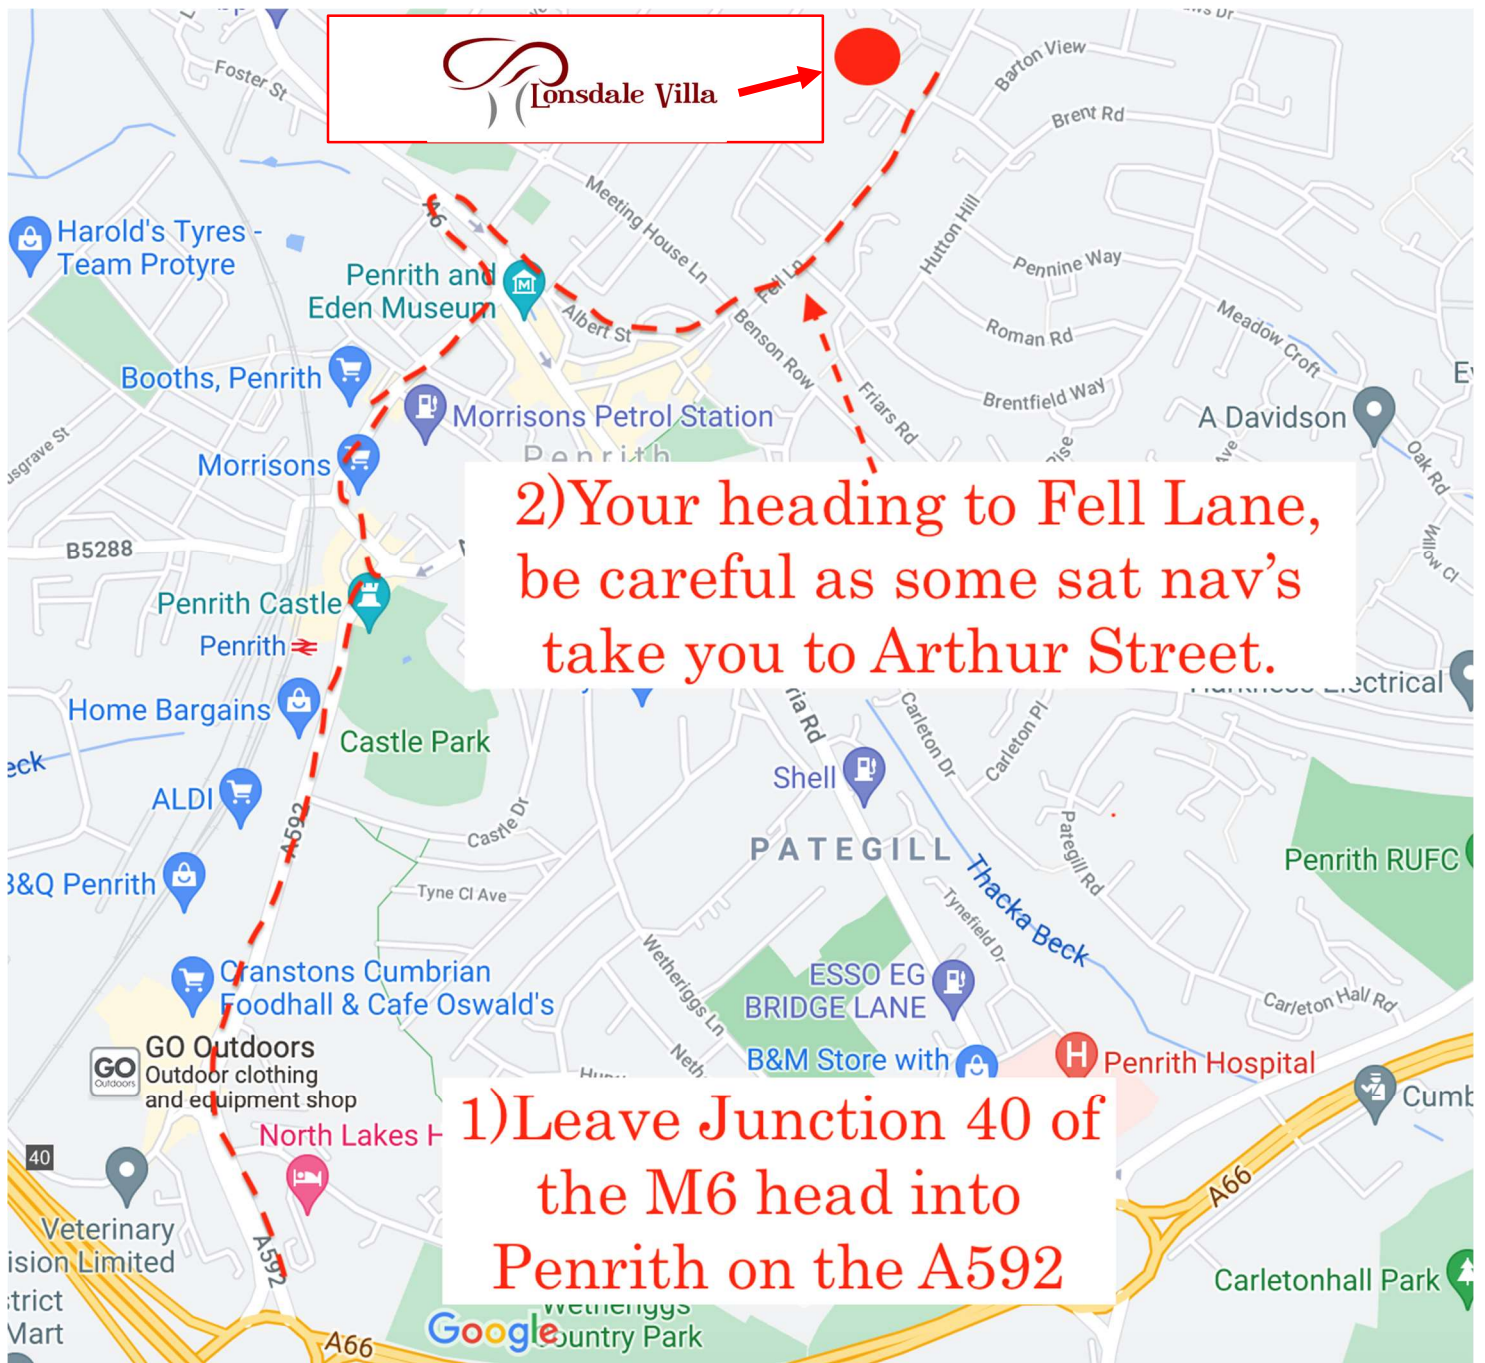

How to find us If traveling via the M6

Lonsdale Villa, Fell Lane, Penrith, CA11 8AA.

Stage 1. Your heading to junction 40 of the M6.....

Available Space 100cm x 50 cm

Stage 2 You need to be on Fell Lane

3) Turn immediately left after the crossing, small sign on wall says lonsdale Villa, travel down a long bumpy lane. You will eventually come out in front of the house and the lodge is to the left.

2) Look out for a zebra crossing, with flashing yellow beacons

1) Ensure your on Fell Lane, some sat nav's take you to Arthur Street

Thomas Taxis

Beacon Square
Fell Ln
Brent Rd
Hutton Hill

Any problems please ring
Dave 07836 31 1981 or Collette 07770775100